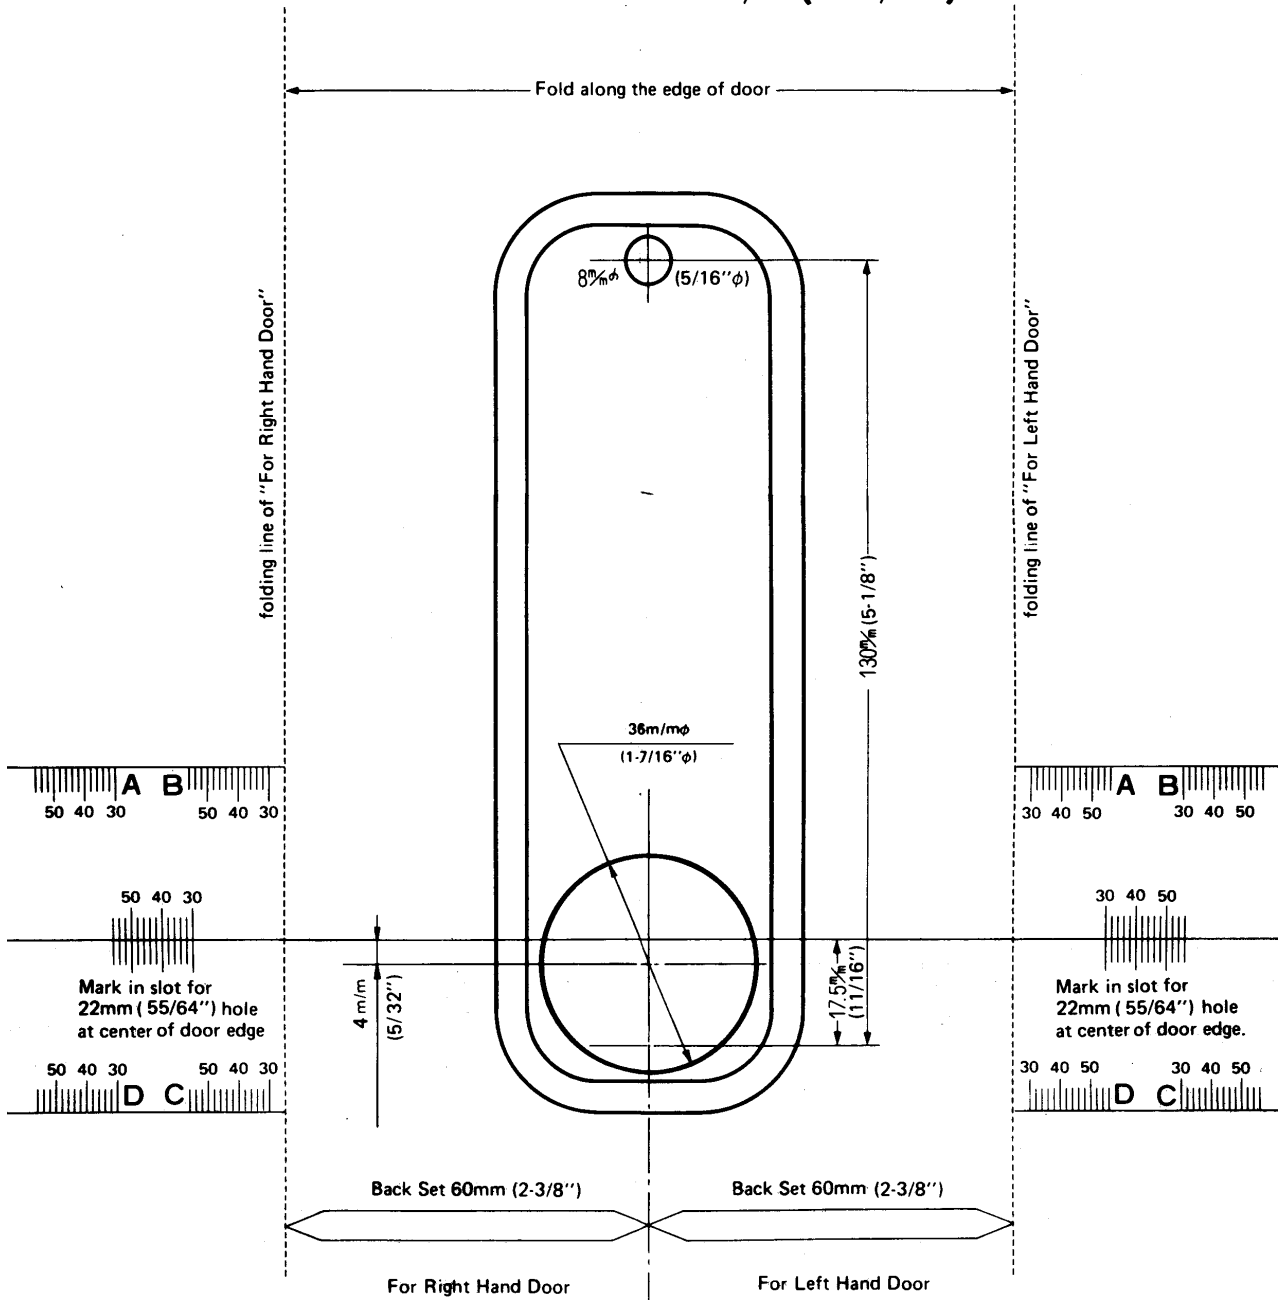

DIGITAL DOOR LOCK

TEMPLATE

NO. 2230

NO. 2235

FOR BACK SET 60M/M(2-3/8")

DIGITAL DOOR LOCK

TEMPLATE

NO. 2230

NO. 2235

FOR BACK SET 70M/M(2-3/4")